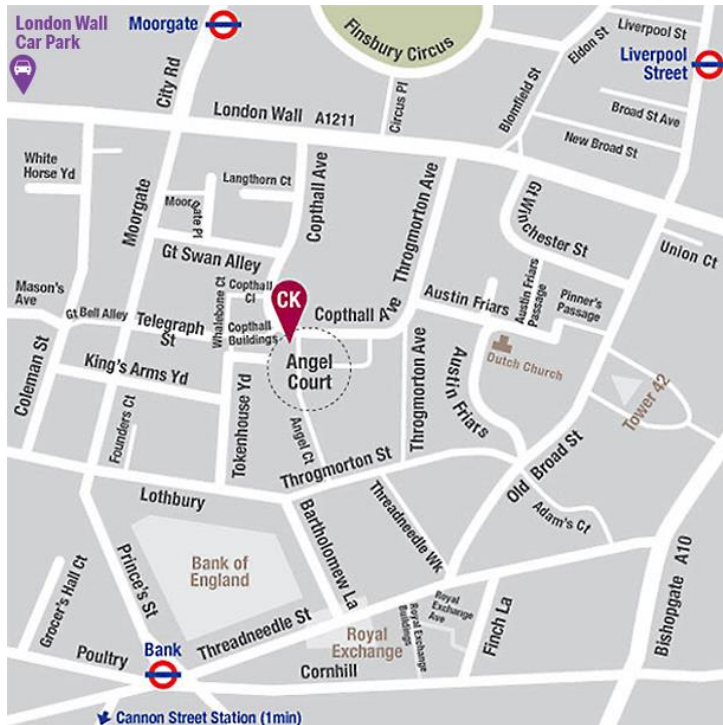

How to find us

Corbett Keeling Ltd
5th Floor
8 Angel Court
Cophall Avenue
London
EC2R 7HP

Our offices are centrally located in the City of London, within walking distance of Bank, Moorgate, Liverpool Street and Cannon Street stations.

Taxis can approach our office from London Wall down Cophall Avenue.

Public Transport Links:

Bank
DLR and London Underground Waterloo & City, Central, and Northern Lines
4 minute walk

Moorgate
National Rail and London Underground Circle, Hammersmith & City, and Metropolitan Lines
4 minute walk

Liverpool Street
National Rail and London Underground Central, Circle, Hammersmith & City, and Metropolitan Lines
6 minute walk

Cannon Street
National Rail and London Underground District and Circle Lines
7 minute walk

Car Park:

London Wall Car Park
London Wall car park is entered by car from London Wall about 200 yards west of Moorgate on the north side of London wall but there is also a pedestrian exit nearer our office near the junction of Moorgate and London Wall.